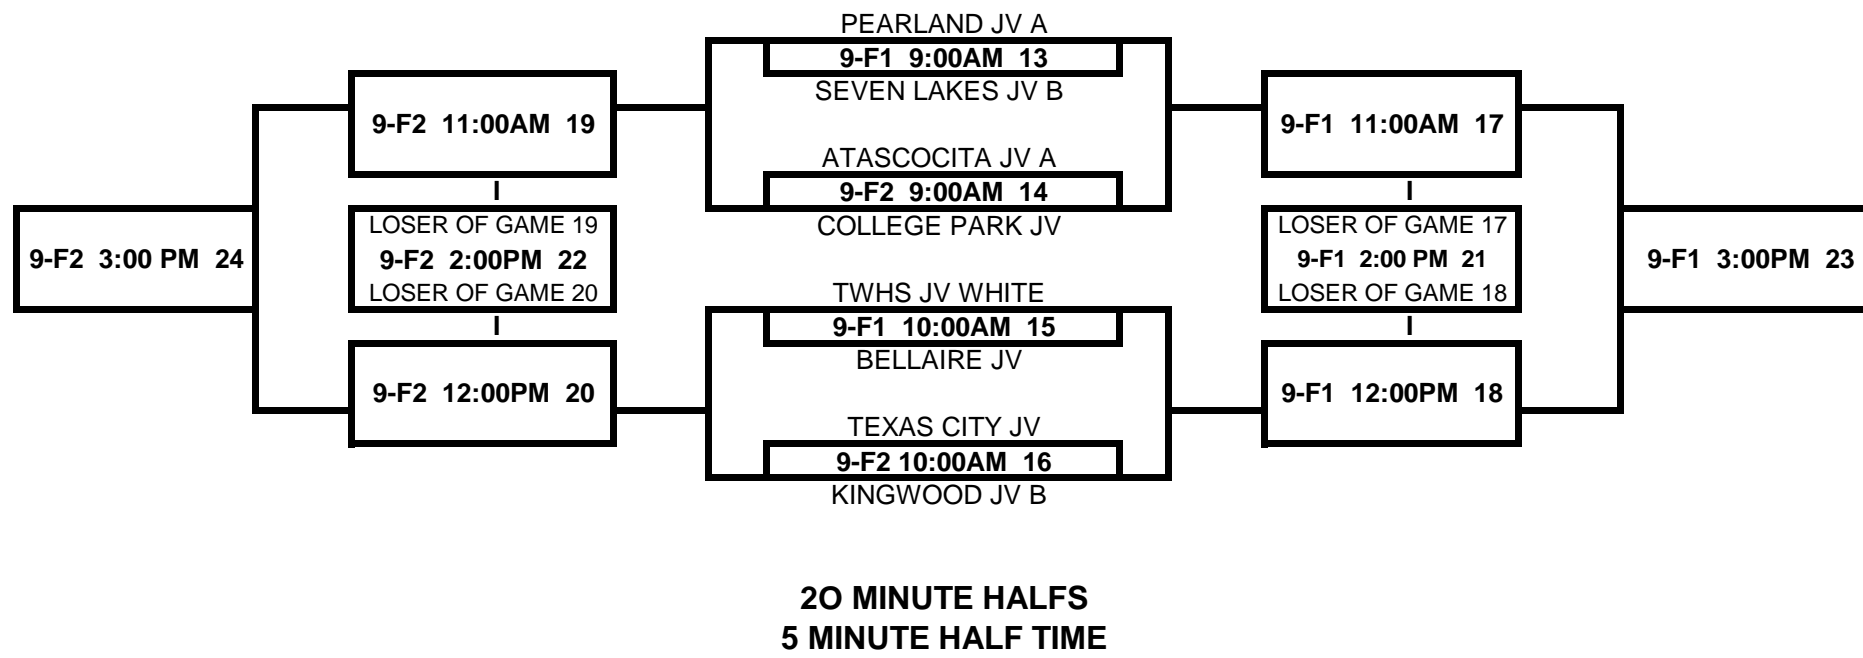

**LADY HIGHLANDER JV TOURNAMENT  
BRACKET A - PLAYED AT TWHS SENIOR CAMPUS**

**FEBRUARY 15, 2014**

**GAMES TIED GO TO PK SHOOT-OUT**

**TOP TEAM IS HOME**

**20 MINUTE HALFS  
5 MINUTE HALF TIME**

**LADY HIGHLANDER JV TOURNAMENT  
BRACKET B - PLAYED AT TWHS 9TH CAMPUS  
FEBRUARY 15, 2014**

TOP TEAM IS HOME

GAMES TIED GO TO PK SHOOT-OUT

**LADY HIGHLANDER JV TOURNAMENT  
BRACKET C - PLAYED AT TWHS SR CAMPUS  
FEBRUARY 15, 2014**

TOP TEAM IS HOME

GAMES TIED GO TO PK SHOOT-OUT