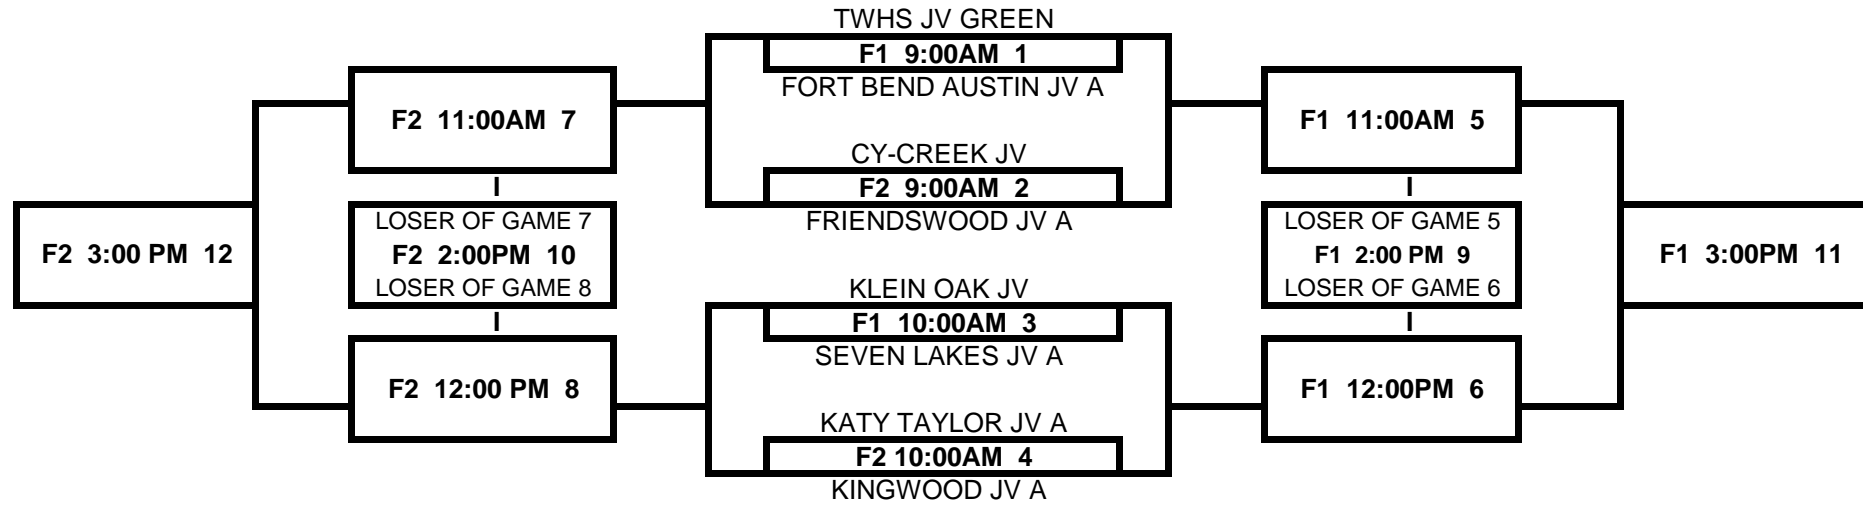

**LADY HIGHLANDER JV TOURNAMENT  
BRACKET A - PLAYED AT TWHS SENIOR CAMPUS**

**FEBRUARY 15, 2014**

**GAMES TIED GO TO PK SHOOT-OUT**

**TOP TEAM IS HOME**

**20 MINUTE HALFS  
5 MINUTE HALF TIME**

**LADY HIGHLANDER JV TOURNAMENT  
BRACKET B - PLAYED AT TWHS 9TH CAMPUS  
FEBRUARY 15, 2014**

TOP TEAM IS HOME

GAMES TIED GO TO PK SHOOT-OUT

**LADY HIGHLANDER JV TOURNAMENT  
BRACKET C - PLAYED AT TWHS SR CAMPUS  
FEBRUARY 15, 2014**

TOP TEAM IS HOME

GAMES TIED GO TO PK SHOOT-OUT