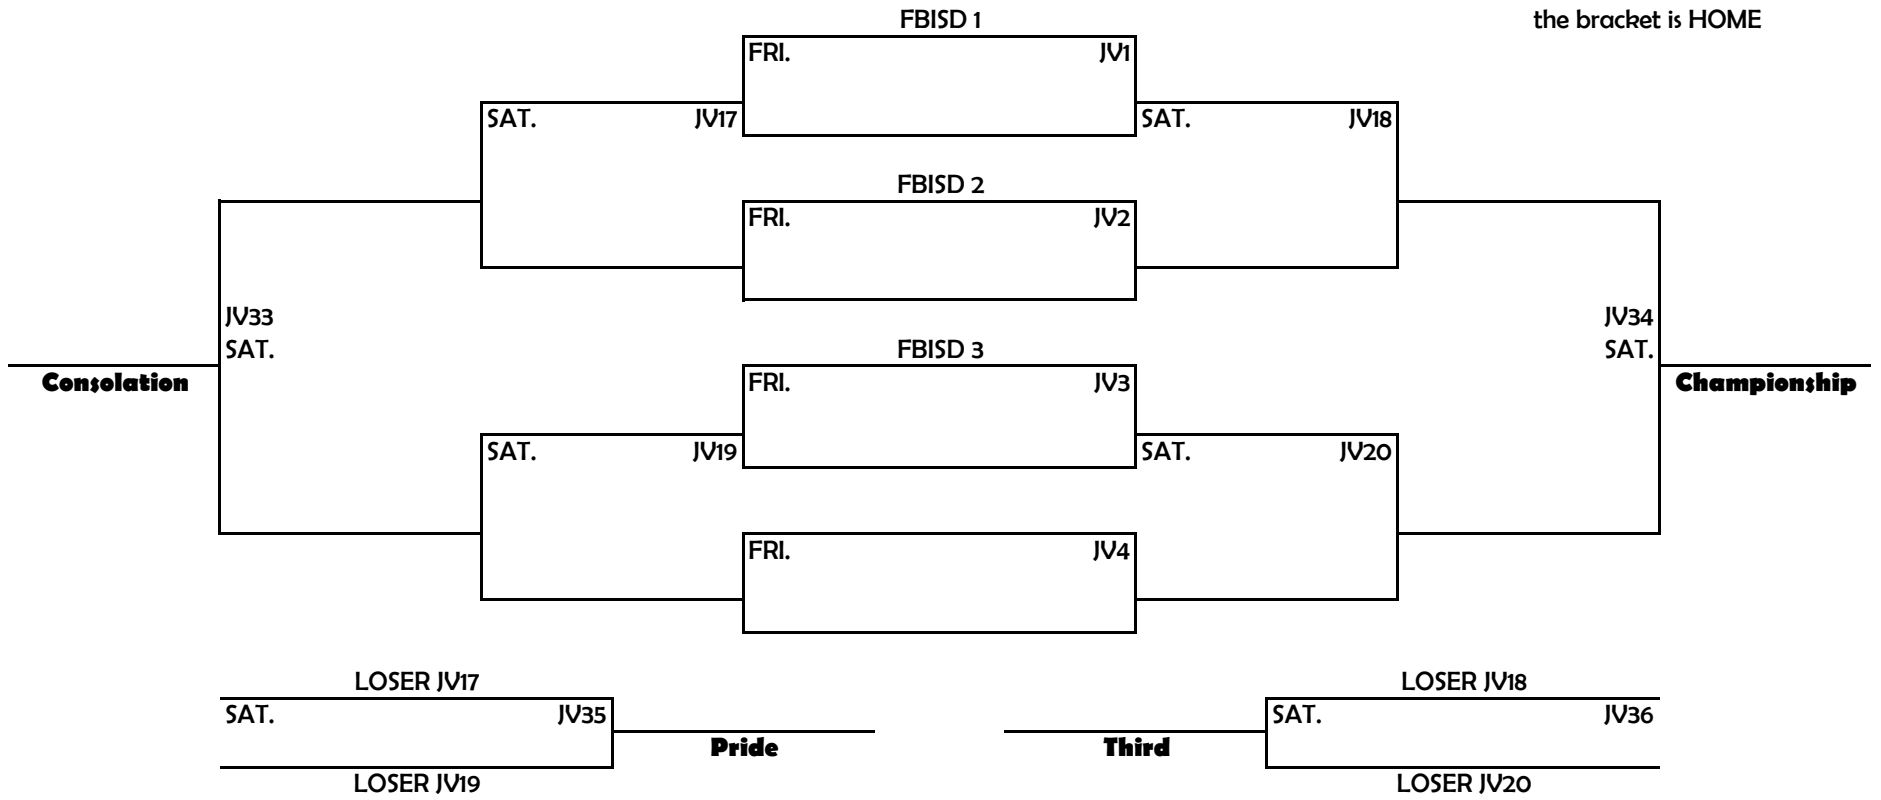

FRIDAY, JANUARY 10, 2014

	Austin Game	Austin P1	Austin P2	Austin P3
11:00 AM	Austin JVA Clear Springs JVA	Cinco Ranch JVA Friendswood JVA	Travis Cy Creek	Brazoswood Memorial JVA
1:00 PM	Bellaire 7 Lakes JVA	Clements JVA Klein	Clear Springs JVB Friendswood JVB	Ridge Point 7 Lakes JVB
3:00 PM	Austin JVB Kempner	St. Agnes JVB Baytown Sterling	Clements JVB Jersey Village	Memorial JVB College Park

SATURDAY, JANUARY 11, 2014

	Austin Game	Austin P1	Austin P2	Austin P3
9:00 AM	Austin JVA Cinco Ranch JVA	Friendswood JVA Clear Springs JVA	Memorial JVA Cy Creek	Travis Brazoswood
11:00 AM	Bellaire Klein	7 Lakes JVA Clements JVA	7 Lakes JVB Friendswood JVB	Clear Springs JVB Ridge Point
1:00 PM	Austin JVB St. Agnes JVB	Kempner Baytown Sterling	Jersey Village College Park	Memorial JVB Clements JVB

*Team on the top of the bracket is HOME

*Team on the top of the bracket is HOME

*Team on the top of the bracket is HOME

*Team on the top of the bracket is HOME