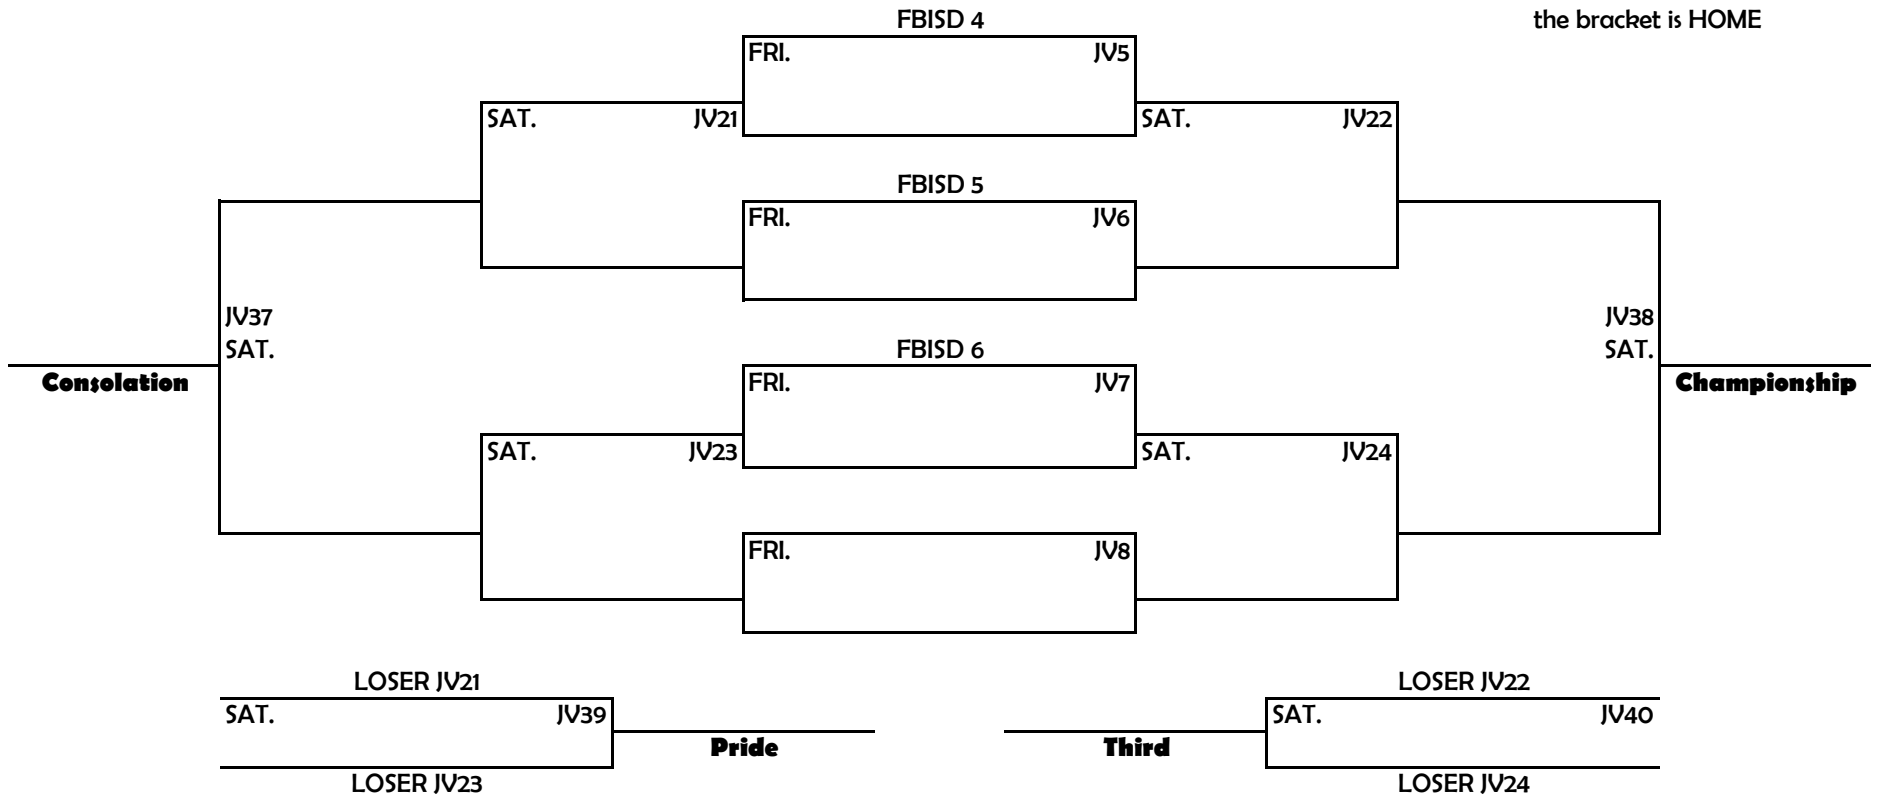

FRIDAY, JANUARY 10, 2014

	Austin Game	Austin P1	Austin P2	Austin P3
11:00 AM	Austin JVA Clear Springs JVA	Cinco Ranch JVA Friendswood JVA	Travis Cy Creek	Brazoswood Memorial JVA
1:00 PM	Bellaire 7 Lakes JVA	Clements JVA Klein	Clear Springs JVB Friendswood JVB	Ridge Point 7 Lakes JVB
3:00 PM	Austin JVB Kempner	St. Agnes JVB Baytown Sterling	Clements JVB Jersey Village	Memorial JVB College Park

SATURDAY, JANUARY 11, 2014

	Austin Game	Austin P1	Austin P2	Austin P3
9:00 AM	Austin JVA Cinco Ranch JVA	Friendswood JVA Clear Springs JVA	Memorial JVA Cy Creek	Travis Brazoswood
11:00 AM	Bellaire Klein	7 Lakes JVA Clements JVA	7 Lakes JVB Friendswood JVB	Clear Springs JVB Ridge Point
1:00 PM	Austin JVB St. Agnes JVB	Kempner Baytown Sterling	Jersey Village College Park	Memorial JVB Clements JVB

- 1) HOME TEAM (TOP TEAM) WEARS LIGHT COLOR & PROVIDES 3 GAME BALLS.
 - 2) PRACTICE FIELDS: TEAMS WILL SIT ON THE SAME SIDELINE WITH PARENTS/FANS SITTING ON THE OPPOSITE SIDELINE.
 - 3) GAME FIELDS: TEAMS WILL SIT ON OPPOSITE SIDES.
- PLEASE ENCOURAGE PARENTS TO BRING CHAIRS AS THERE ARE NOT BLEACHERS ON THE PRACTICE FIELDS.

*Team on the top of the bracket is HOME

*Team on the top of the bracket is HOME

*Team on the top of the bracket is HOME

*Team on the top of the bracket is HOME