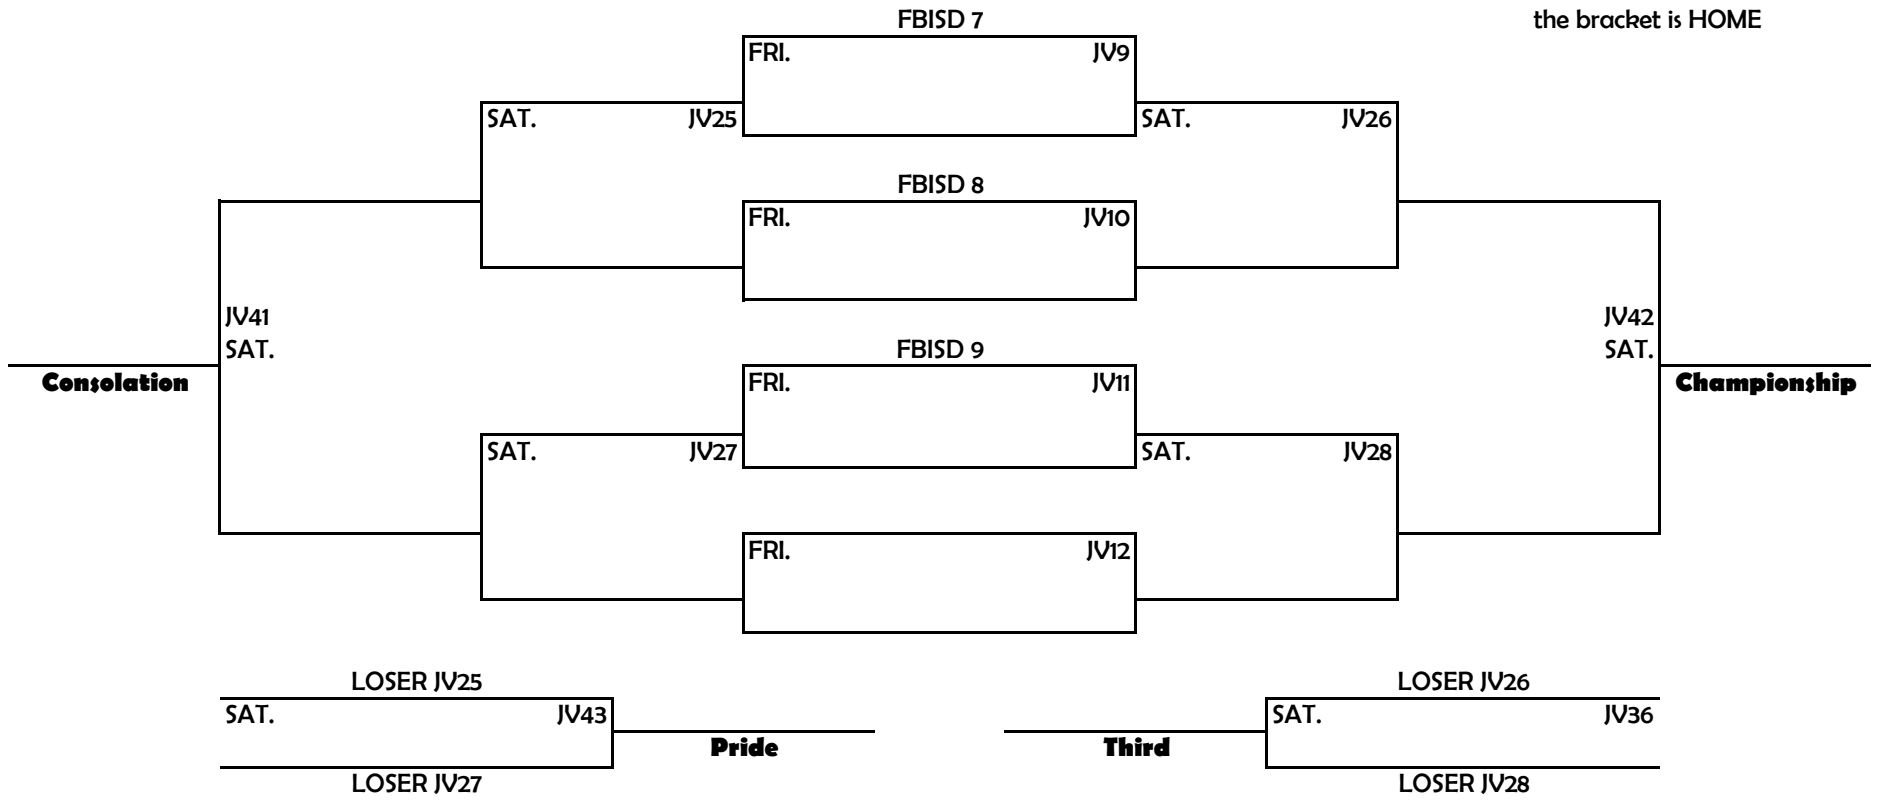

FRIDAY, JANUARY 10, 2014

	Austin Game	Austin P1	Austin P2	Austin P3
11:00 AM	Austin JVA Clear Springs JVA	Cinco Ranch JVA Friendswood JVA	Travis Cy Creek	Brazoswood Memorial JVA
1:00 PM	Bellaire 7 Lakes JVA	Clements JVA Klein	Clear Springs JVB Friendswood JVB	Ridge Point 7 Lakes JVB
3:00 PM	Austin JVB Kempner	St. Agnes JVB Baytown Sterling	Clements JVB Jersey Village	Memorial JVB College Park

SATURDAY, JANUARY 11, 2014

	Austin Game	Austin P1	Austin P2	Austin P3
9:00 AM	Austin JVA Cinco Ranch JVA	Friendswood JVA Clear Springs JVA	Memorial JVA Cy Creek	Travis Brazoswood
11:00 AM	Bellaire Klein	7 Lakes JVA Clements JVA	7 Lakes JVB Friendswood JVB	Clear Springs JVB Ridge Point
1:00 PM	Austin JVB St. Agnes JVB	Kempner Baytown Sterling	Jersey Village College Park	Memorial JVB Clements JVB

- 1) HOME TEAM (TOP TEAM) WEARS LIGHT COLOR & PROVIDES 3 GAME BALLS.
 - 2) PRACTICE FIELDS: TEAMS WILL SIT ON THE SAME SIDELINE WITH PARENTS/FANS SITTING ON THE OPPOSITE SIDELINE.
 - 3) GAME FIELDS: TEAMS WILL SIT ON OPPOSITE SIDES.
- PLEASE ENCOURAGE PARENTS TO BRING CHAIRS AS THERE ARE NOT BLEACHERS ON THE PRACTICE FIELDS.

*Team on the top of the bracket is HOME

*Team on the top of the bracket is HOME

*Team on the top of the bracket is HOME

*Team on the top of the bracket is HOME