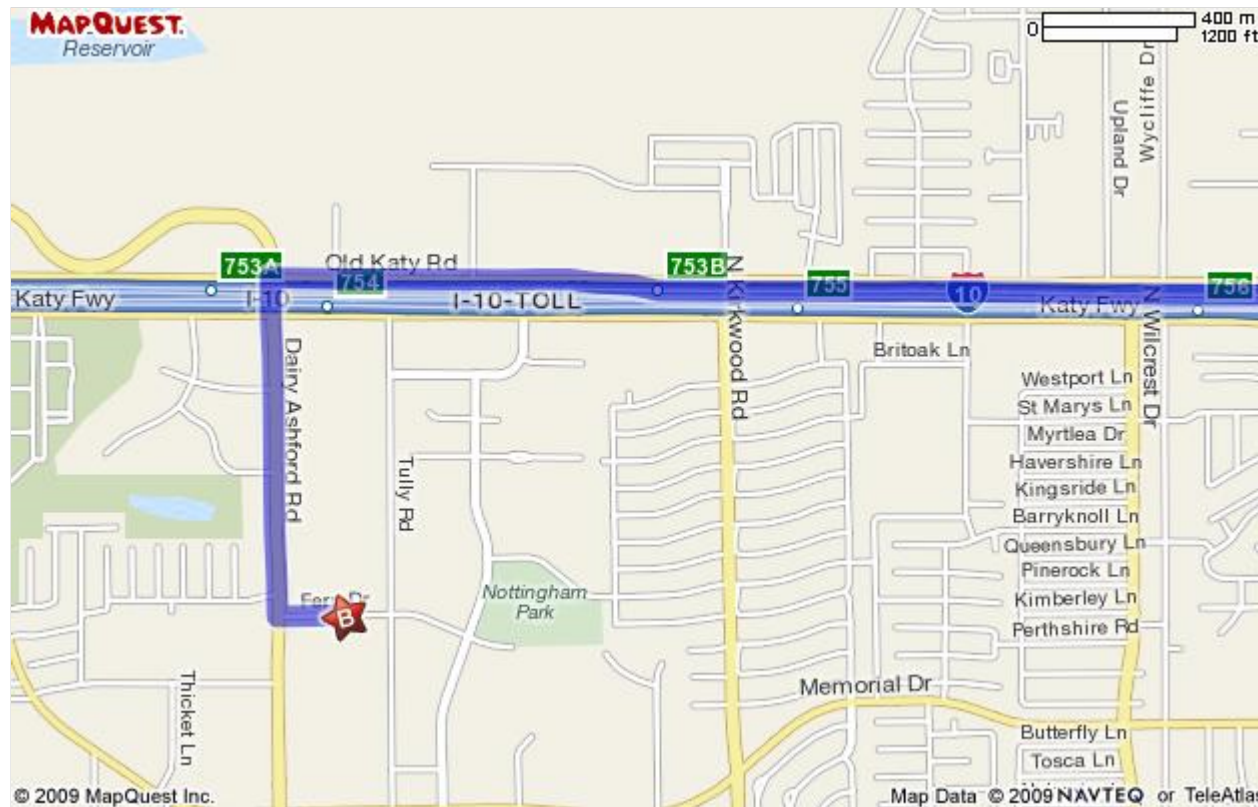

Trip to Stratford High School

14555 Fern Dr, Houston, TX 77079 - (281)

560-7550

17.17 miles - about 24 minutes

Notes

From I-10 (the Katy Freeway), take exit 753B to Dairy Ashford Rd. Turn left on Dairy Ashford (south). Turn left on Fern Dr. Stratford HS will be on the right.

Route Map [Hide](#)

All rights reserved. Use subject to License/Copyright | [Map Legend](#)

Directions and maps are informational only. We make no warranties on the accuracy of their content, road conditions or route usability or expeditiousness. You assume all risk of use. MapQuest and its suppliers shall not be liable to you for any loss or delay resulting from your use of MapQuest. Your use of MapQuest means you agree to our [Terms of Use](#)