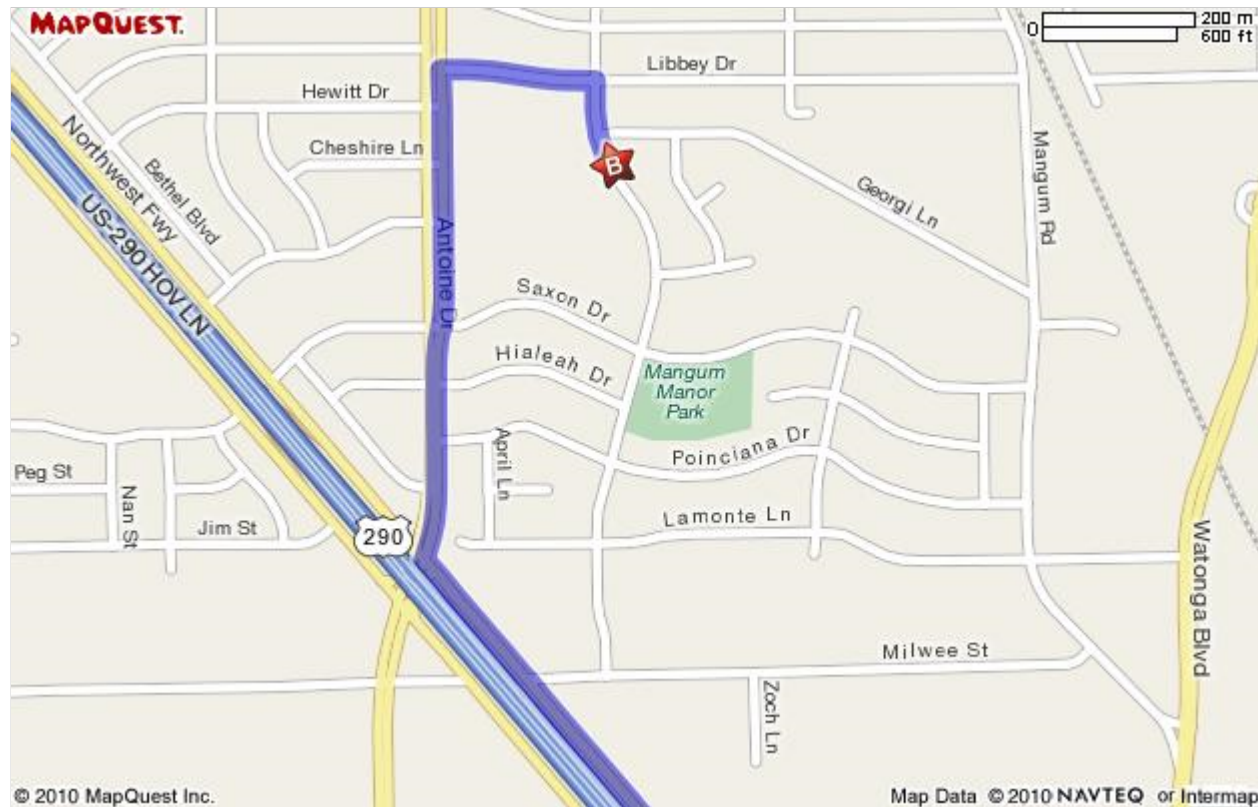

## Trip to Scarborough High School

4141 Costa Rica Rd, Houston, TX  
77092 - (713) 681-4618

**11.41 miles - about 17 minutes**

### Notes

- Take the Antoine Exit off of 290.
- Turn right on Antoine Drive. (North)
- Turn right on Libbey Dr.
- Turn right on Costa Rica.

### Route Map [Hide](#)

[All rights reserved. Use subject to License/Copyright](#) | [Map Legend](#)

Directions and maps are informational only. We make no warranties on the accuracy of their content, road conditions or route usability or expeditiousness. You assume all risk of use. MapQuest and its suppliers shall not be liable to you for