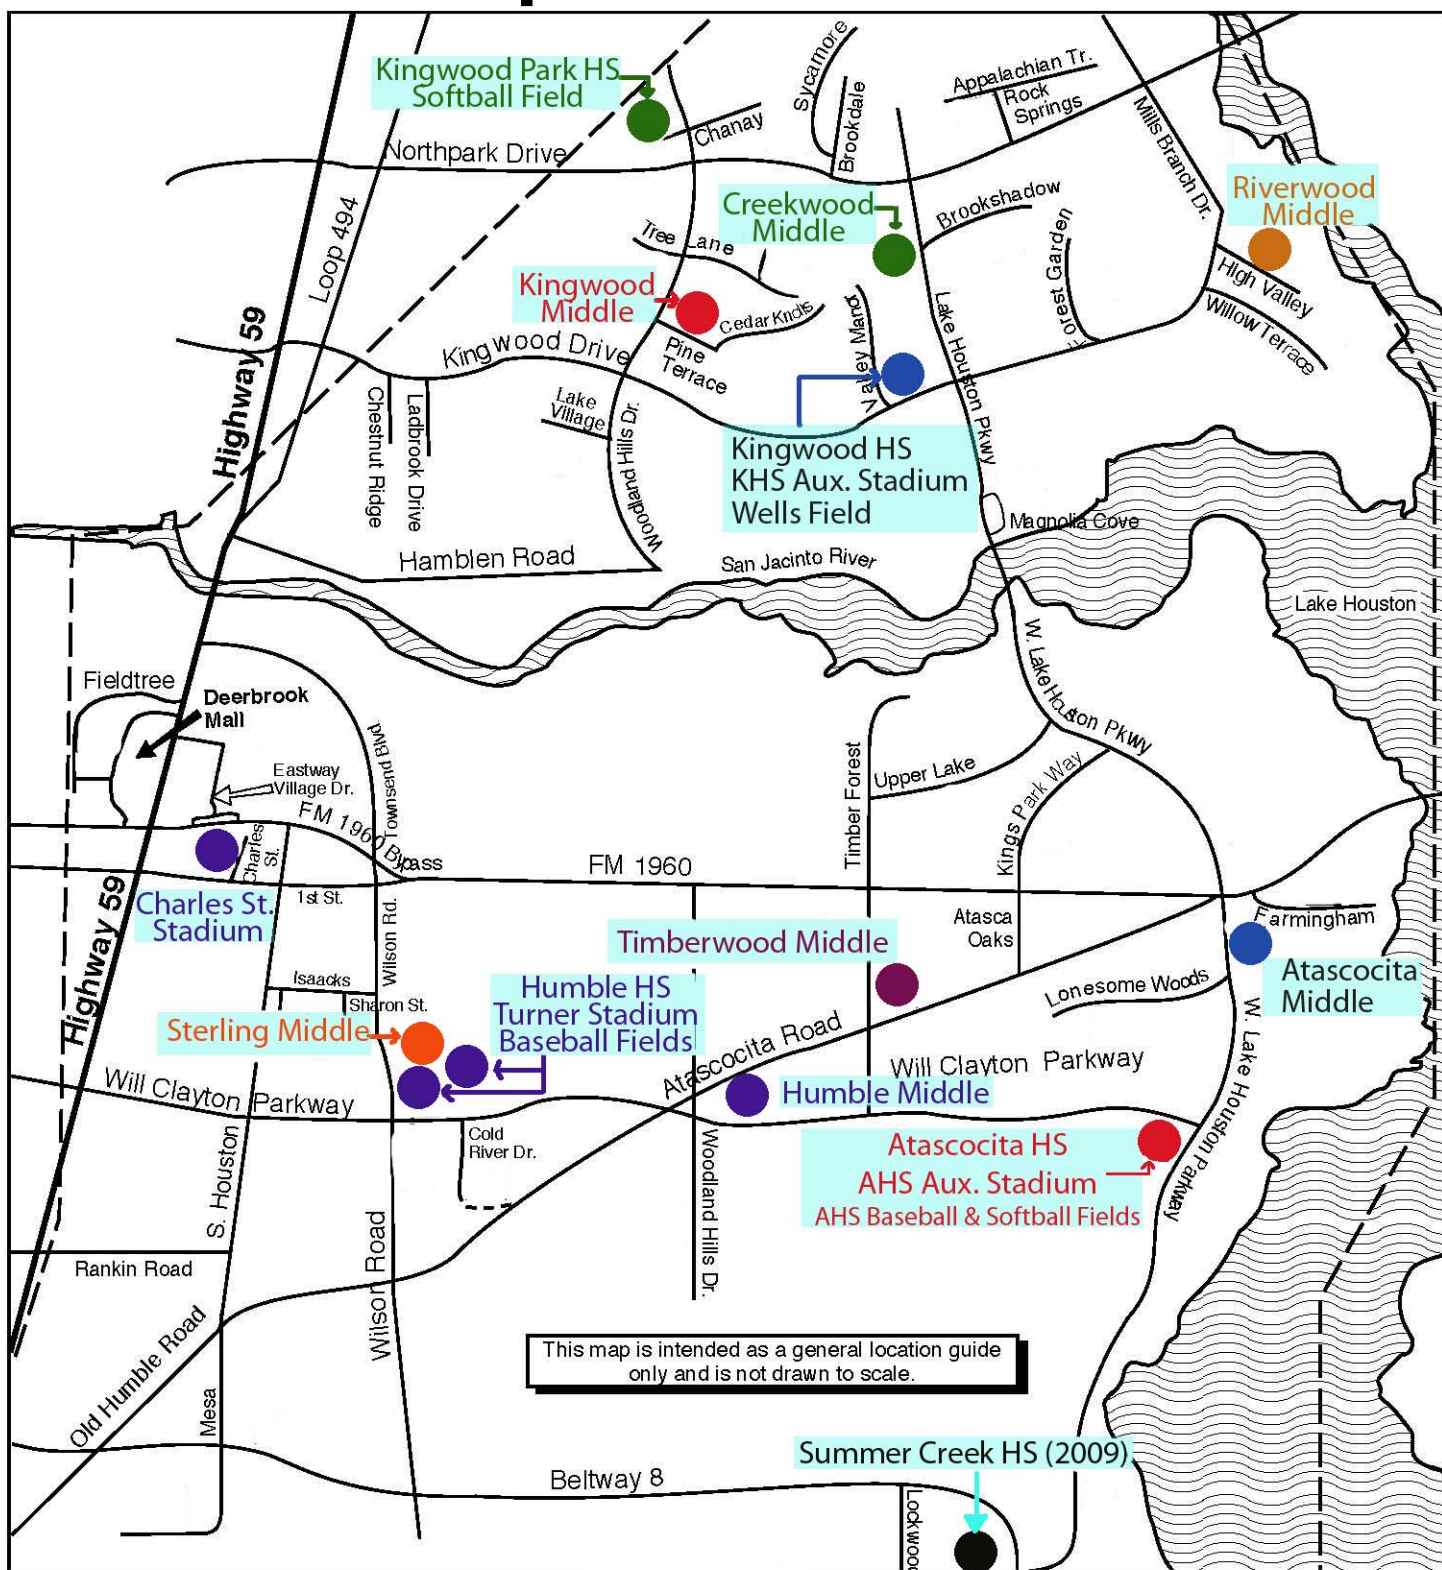

Humble Independent School District

This map is intended as a general location guide only and is not drawn to scale.

Map for Athletics Locations

Kingwood Park High	4015 Woodland Hills Dr., Kingwood
Kingwood Middle	2407 Pine Terrace, Kingwood
Kingwood High	2701 Kingwood Dr., Kingwood
Creekwood Middle	3603 Lake Houston Pkwy., Kingwood
Riverwood Middle	2910 High Valley, Kingwood
Atascocita High	13300 Will Clayton Pkwy., Humble
Humble High	1700 Wilson Road, Humble

Humble Middle	11207 Will Clayton Pkwy., Humble
Atascocita Middle	18810 W. Lake Houston Pkwy., Humble
Ross Sterling Middle	1131 Wilson Rd., Humble
Timberwood Middle	18450 Timber Forest Dr., Humble
Summer Creek High	14000 Weckford Blvd., Houston