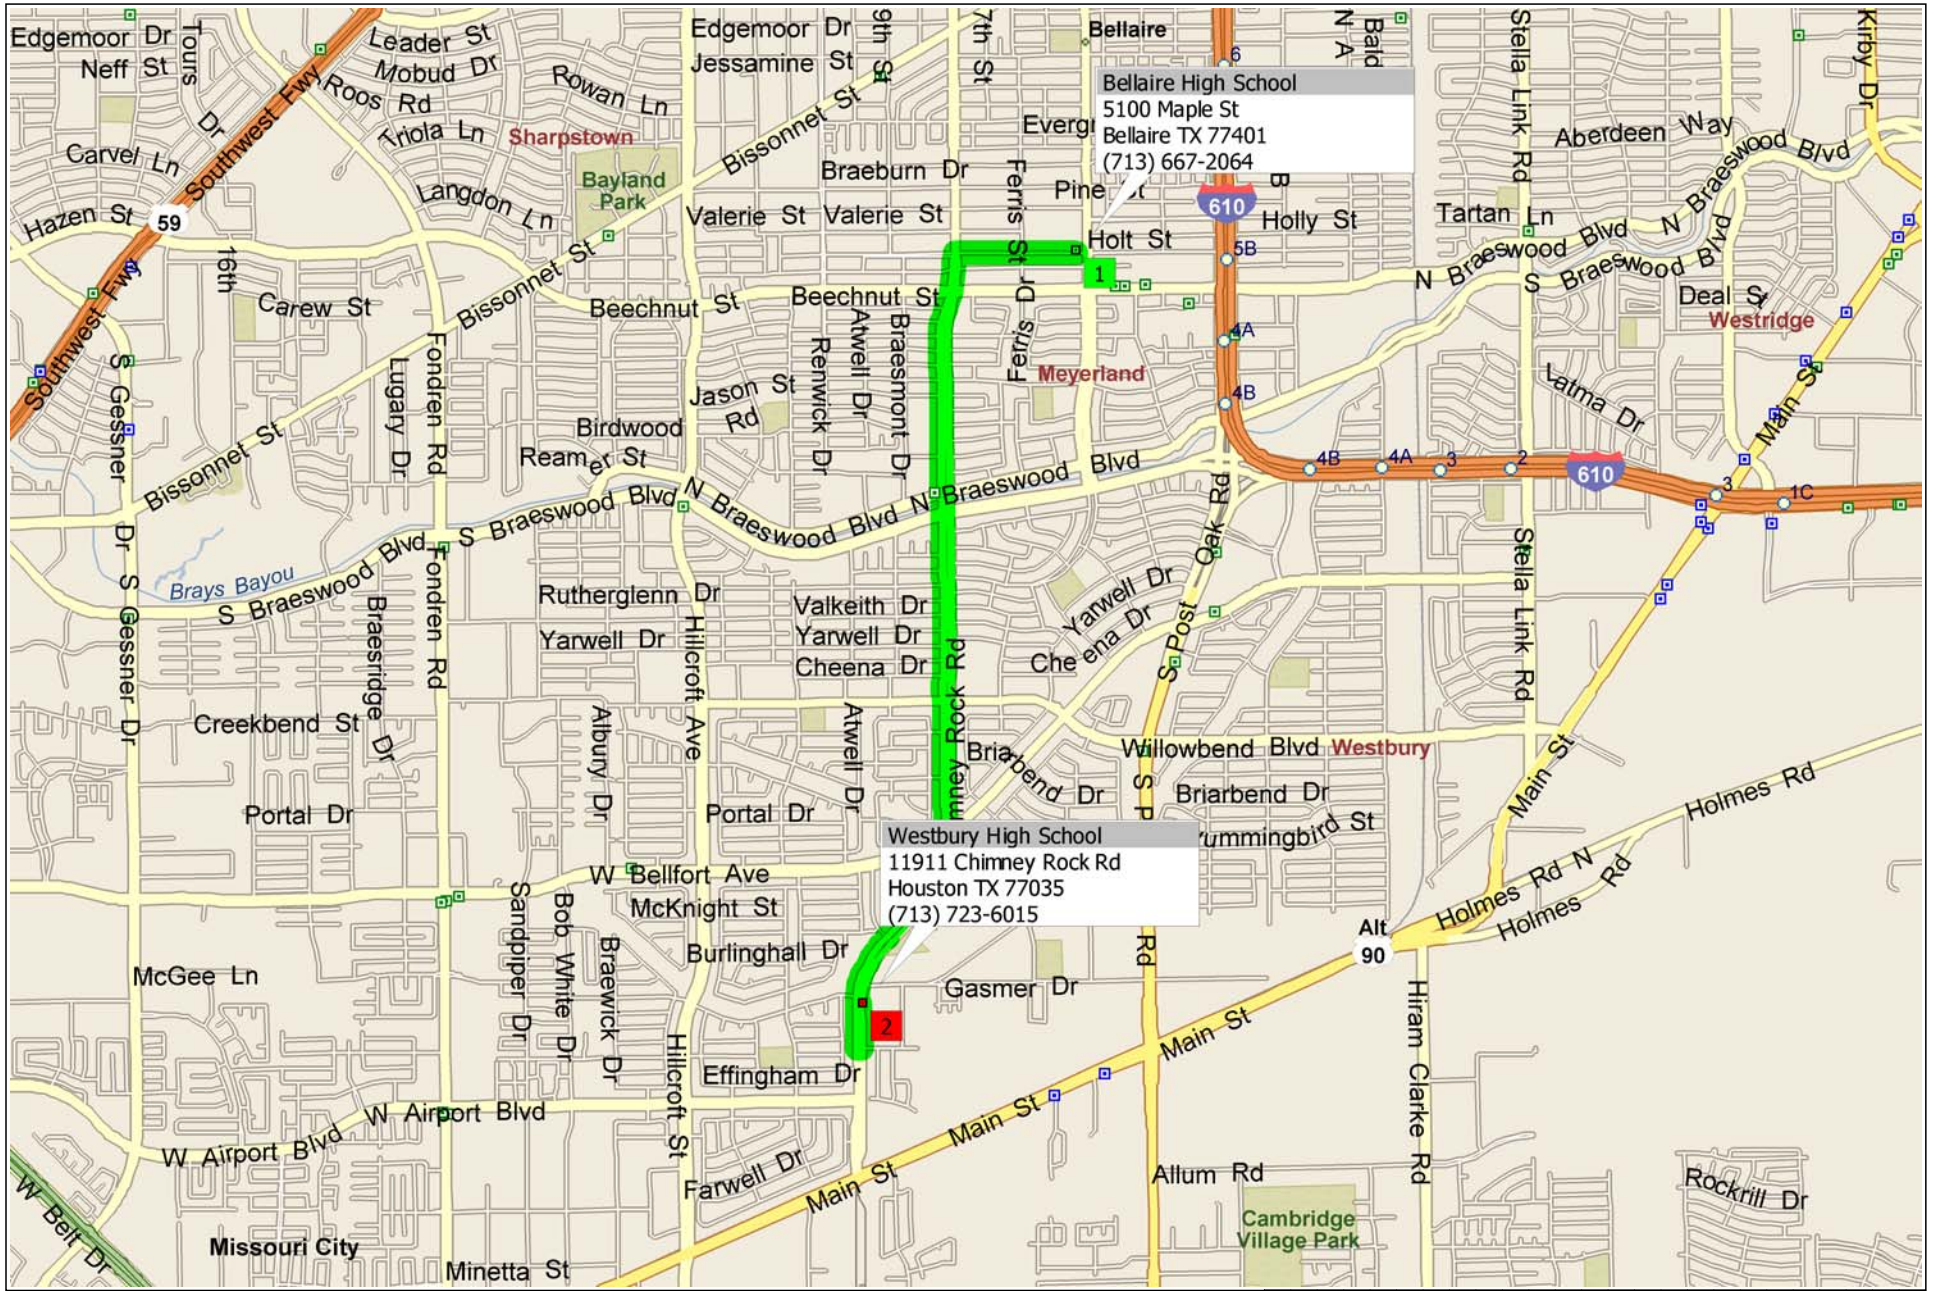

# Bellaire High School to Westbury High School

Copyright © and (P) 1988–2006 Microsoft Corporation and/or its suppliers. All rights reserved. <http://www.microsoft.com/streets/>  
Portions © 1990–2006 InstallShield Software Corporation. All rights reserved. Certain mapping and direction data © 2005 NAVTEQ. All rights reserved. The Data for areas of Canada includes information taken with permission from Canadian authorities, including: © Her Majesty the Queen in Right of Canada, © Queen's Printer for Ontario. NAVTEQ and NAVTEQ ON BOARD are trademarks of NAVTEQ. © 2005 Tele Atlas North America, Inc. All rights reserved. Tele Atlas and Tele Atlas North America are trademarks of Tele Atlas, Inc.