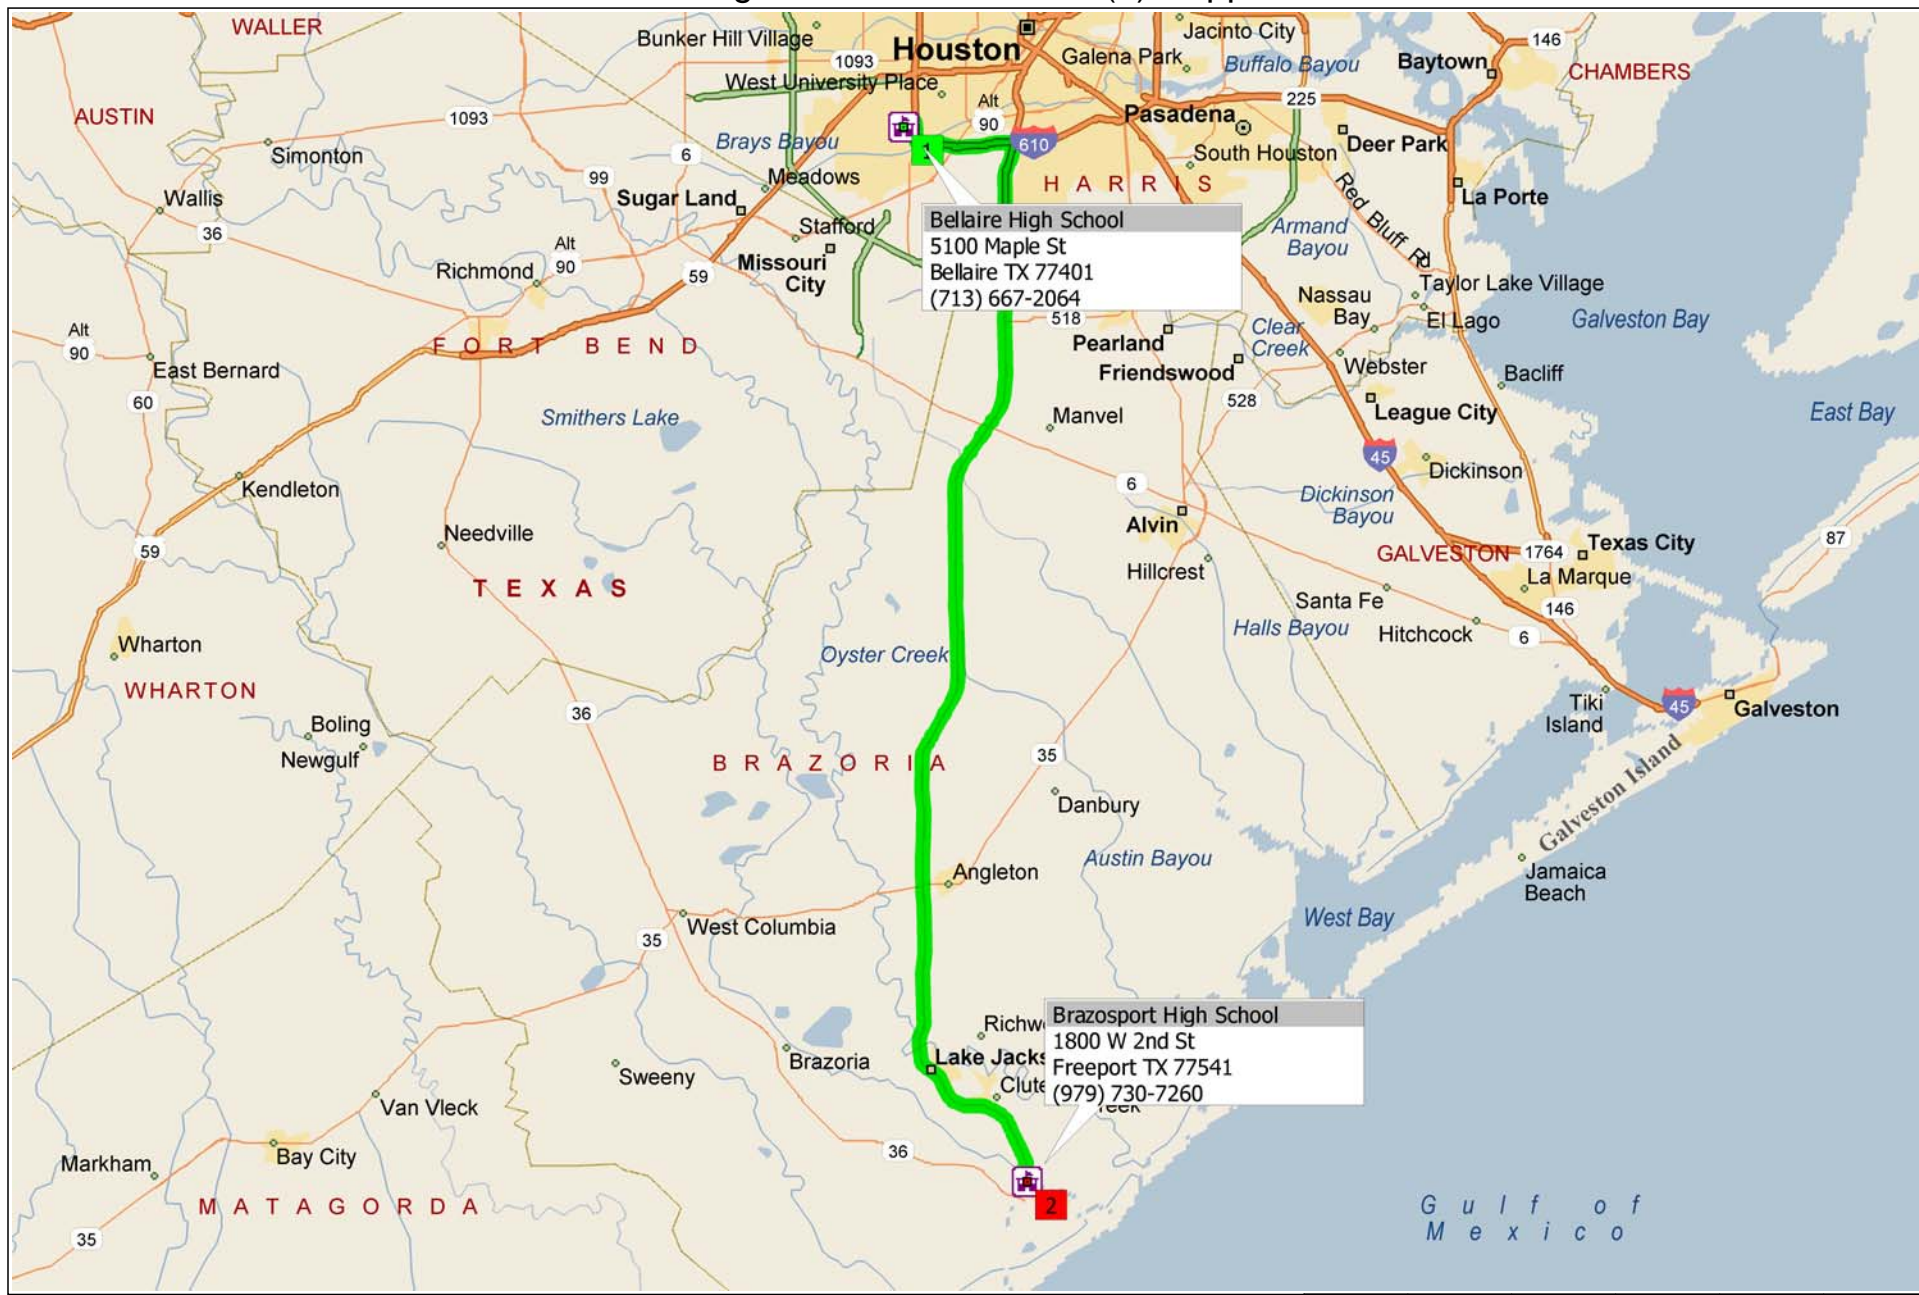

Bellaire High School to Clute TX (1) Hopper Field

Copyright © and (P) 1988–2006 Microsoft Corporation and/or its suppliers. All rights reserved. <http://www.microsoft.com/streets/>
Portions © 1990–2006 InstallShield Software Corporation. All rights reserved. Certain mapping and direction data © 2005 NAVTEQ. All rights reserved. The Data for areas of Canada includes information taken with permission from Canadian authorities, including: © Her Majesty the Queen in Right of Canada, © Queen's Printer for Ontario. NAVTEQ and NAVTEQ ON BOARD are trademarks of NAVTEQ. © 2005 Tele Atlas North America, Inc. All rights reserved. Tele Atlas and Tele Atlas North America are trademarks of Tele Atlas, Inc.