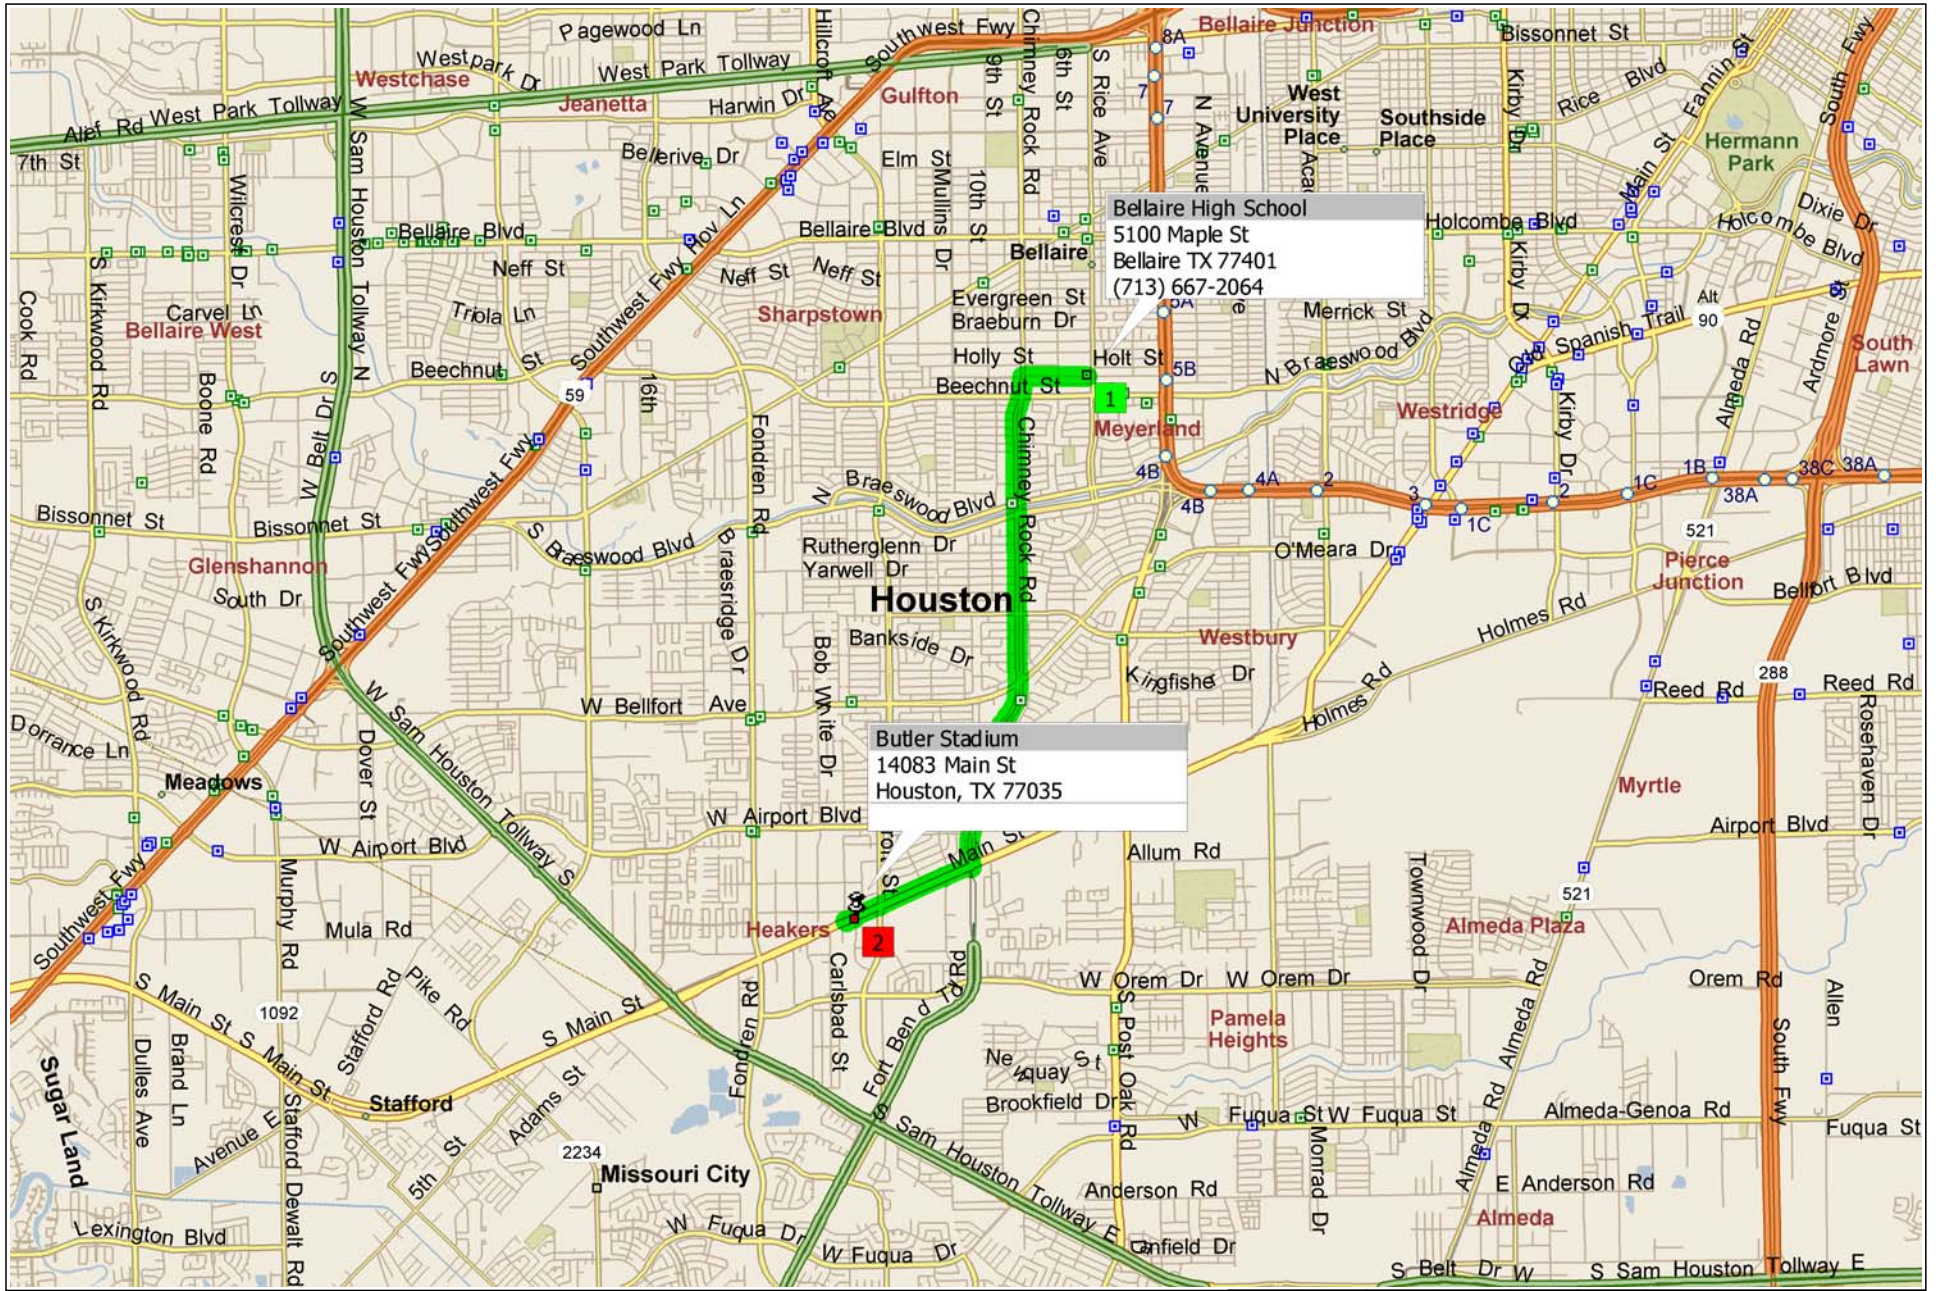

# Bellaire High School to Butler Stadium

Copyright © and (P) 1988–2006 Microsoft Corporation and/or its suppliers. All rights reserved. <http://www.microsoft.com/streets/>  
Portions © 1990–2006 InstallShield Software Corporation. All rights reserved. Certain mapping and direction data © 2005 NAVTEQ. All rights reserved. The Data for areas of Canada includes information taken with permission from Canadian authorities, including: © Her Majesty the Queen in Right of Canada, © Queen's Printer for Ontario. NAVTEQ and NAVTEQ ON BOARD are trademarks of NAVTEQ. © 2005 Tele Atlas North America, Inc. All rights reserved. Tele Atlas and Tele Atlas North America are trademarks of Tele Atlas, Inc.