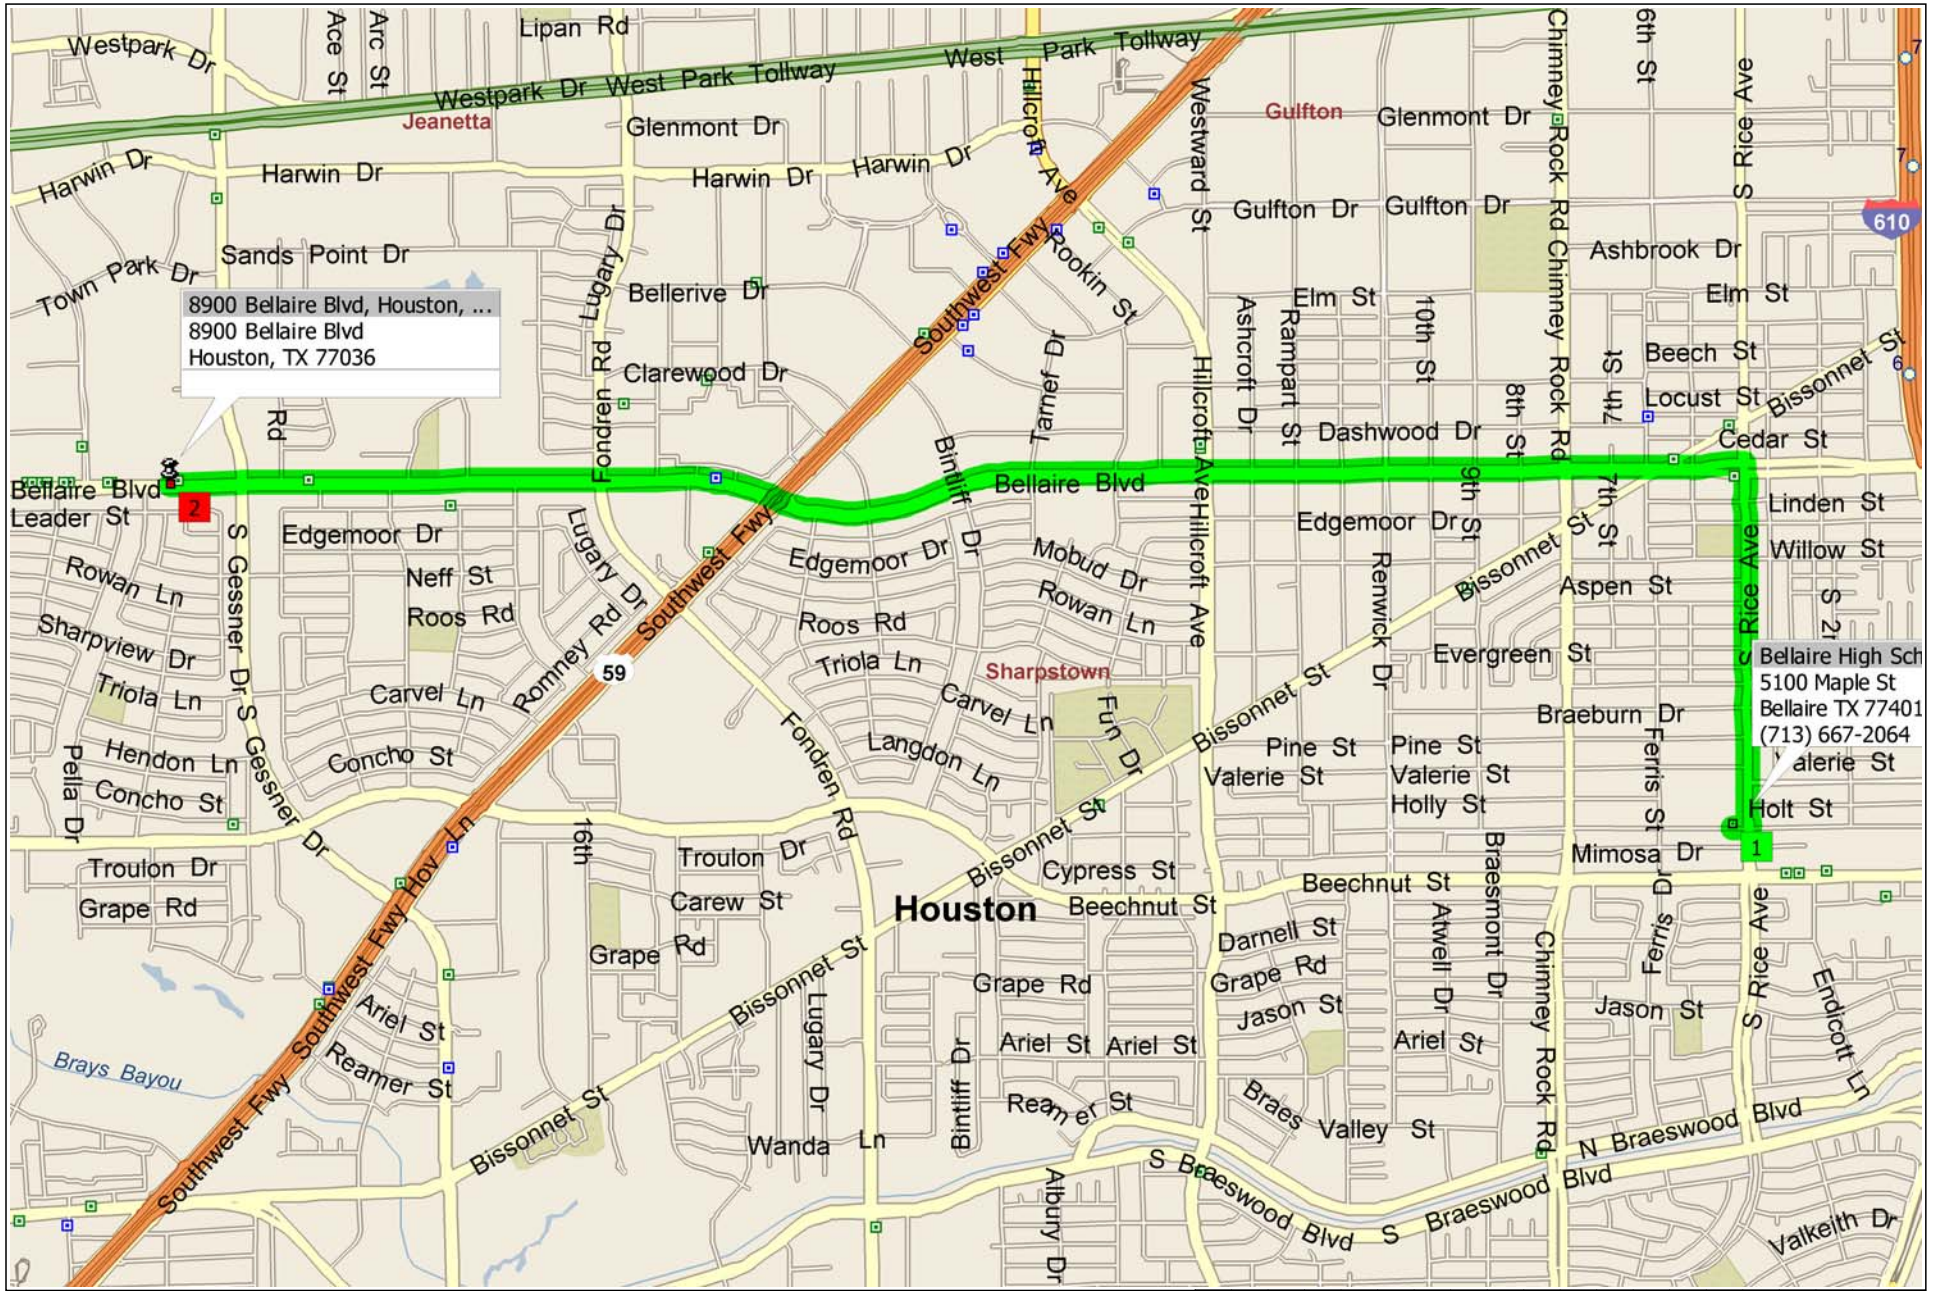

Bellaire HS to Strake Jesuit

8900 Bellaire Blvd, Houston, ...
8900 Bellaire Blvd
Houston, TX 77036

Bellaire High Sch
5100 Maple St
Bellaire TX 77401
(713) 667-2064