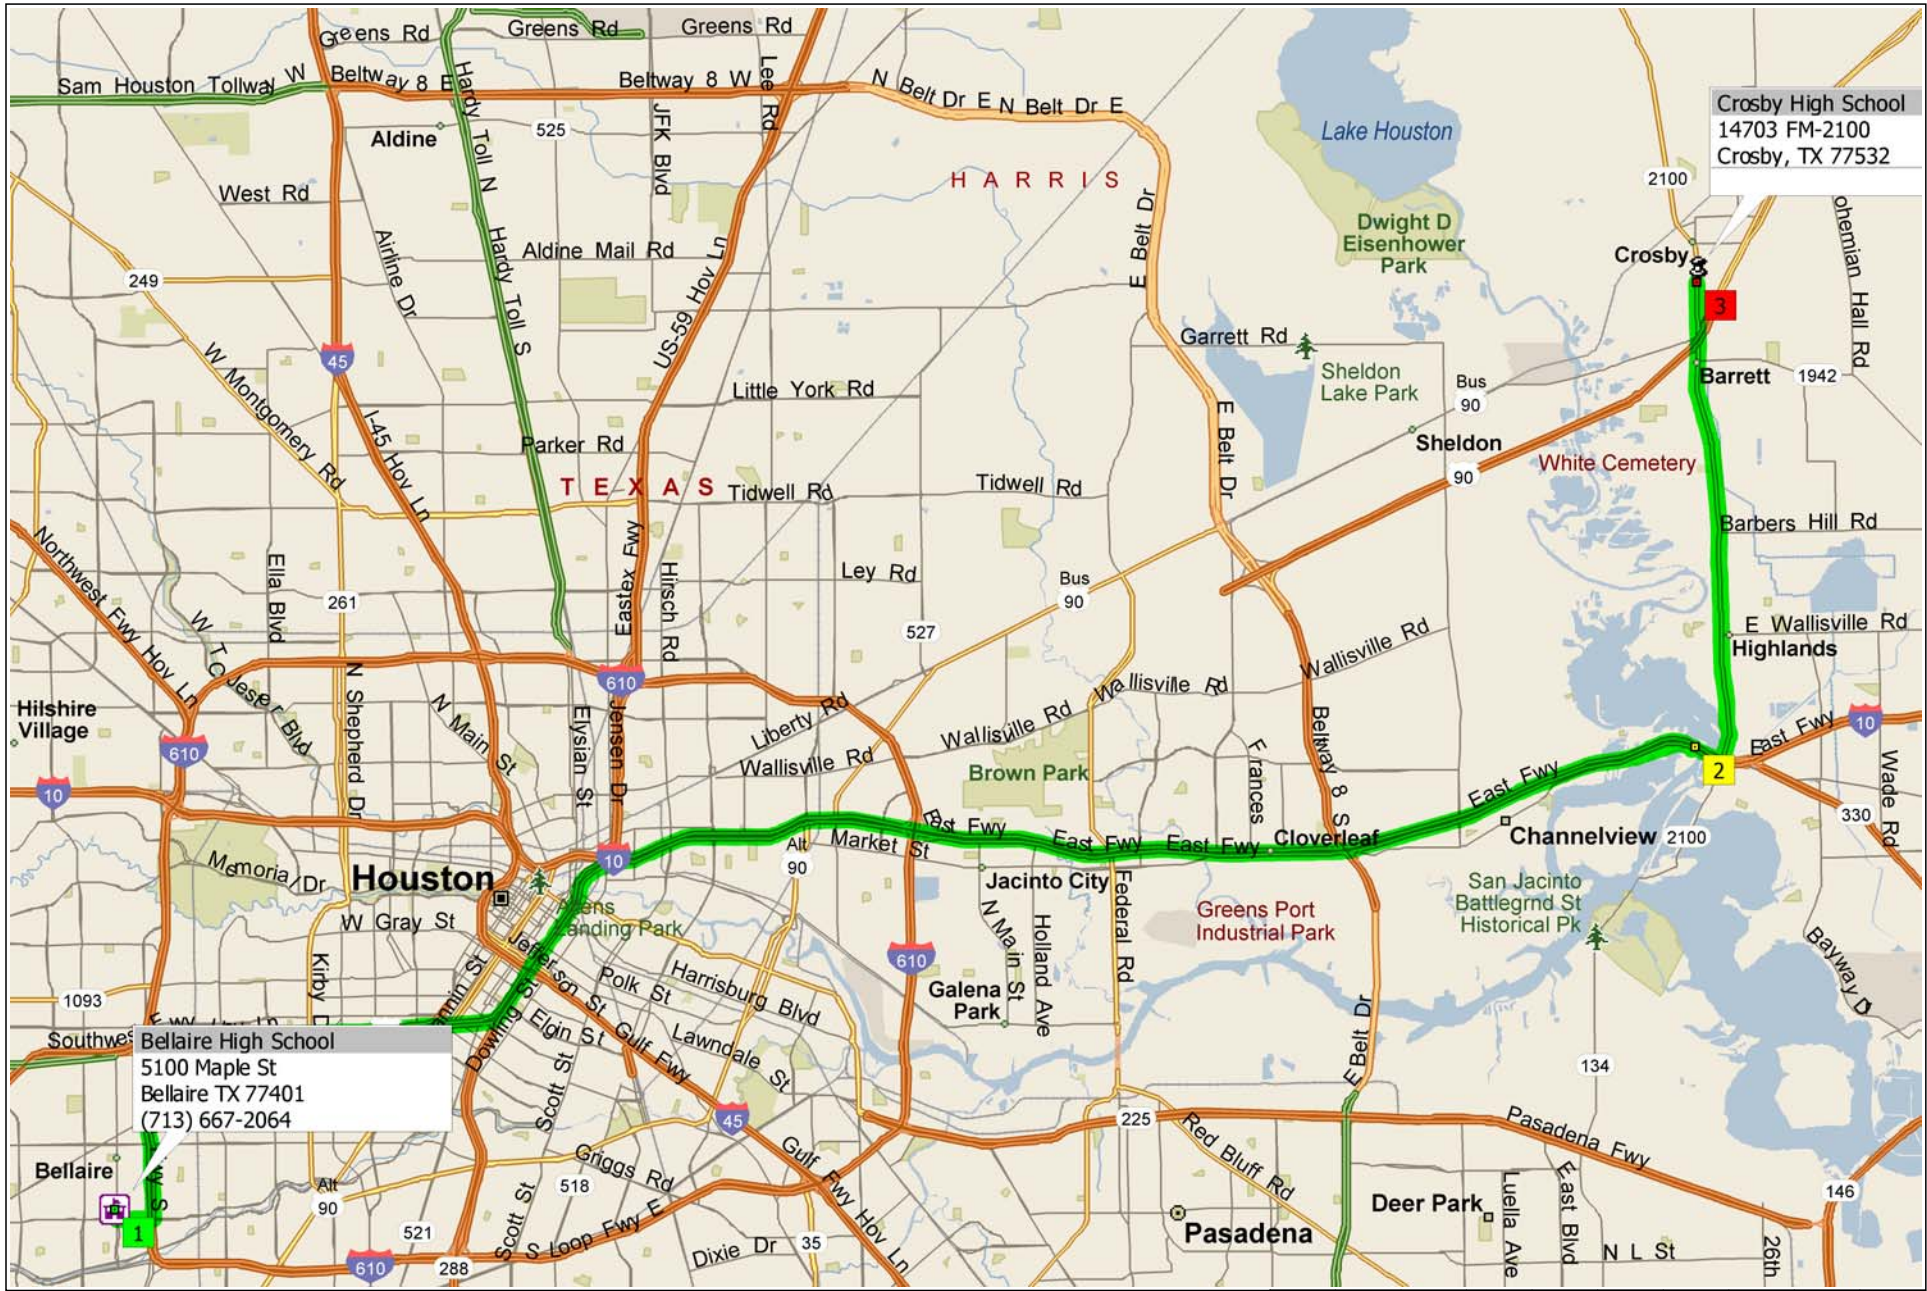

Bellaire HS to Crosby HS 2

Crosby High School
 14703 FM-2100
 Crosby, TX 77532

Bellaire High School
 5100 Maple St
 Bellaire TX 77401
 (713) 667-2064

Copyright © and (P) 1988–2006 Microsoft Corporation and/or its suppliers. All rights reserved. <http://www.microsoft.com/streets/>
 Portions © 1990–2006 InstallShield Software Corporation. All rights reserved. Certain mapping and direction data © 2005 NAVTEQ. All rights reserved. The Data for areas of Canada includes information taken with permission from Canadian authorities, including: © Her Majesty the Queen in Right of Canada, © Queen's Printer for Ontario. NAVTEQ and NAVTEQ ON BOARD are trademarks of NAVTEQ. © 2005 Tele Atlas North America, Inc. All rights reserved. Tele Atlas and Tele Atlas North America are trademarks of Tele Atlas, Inc.