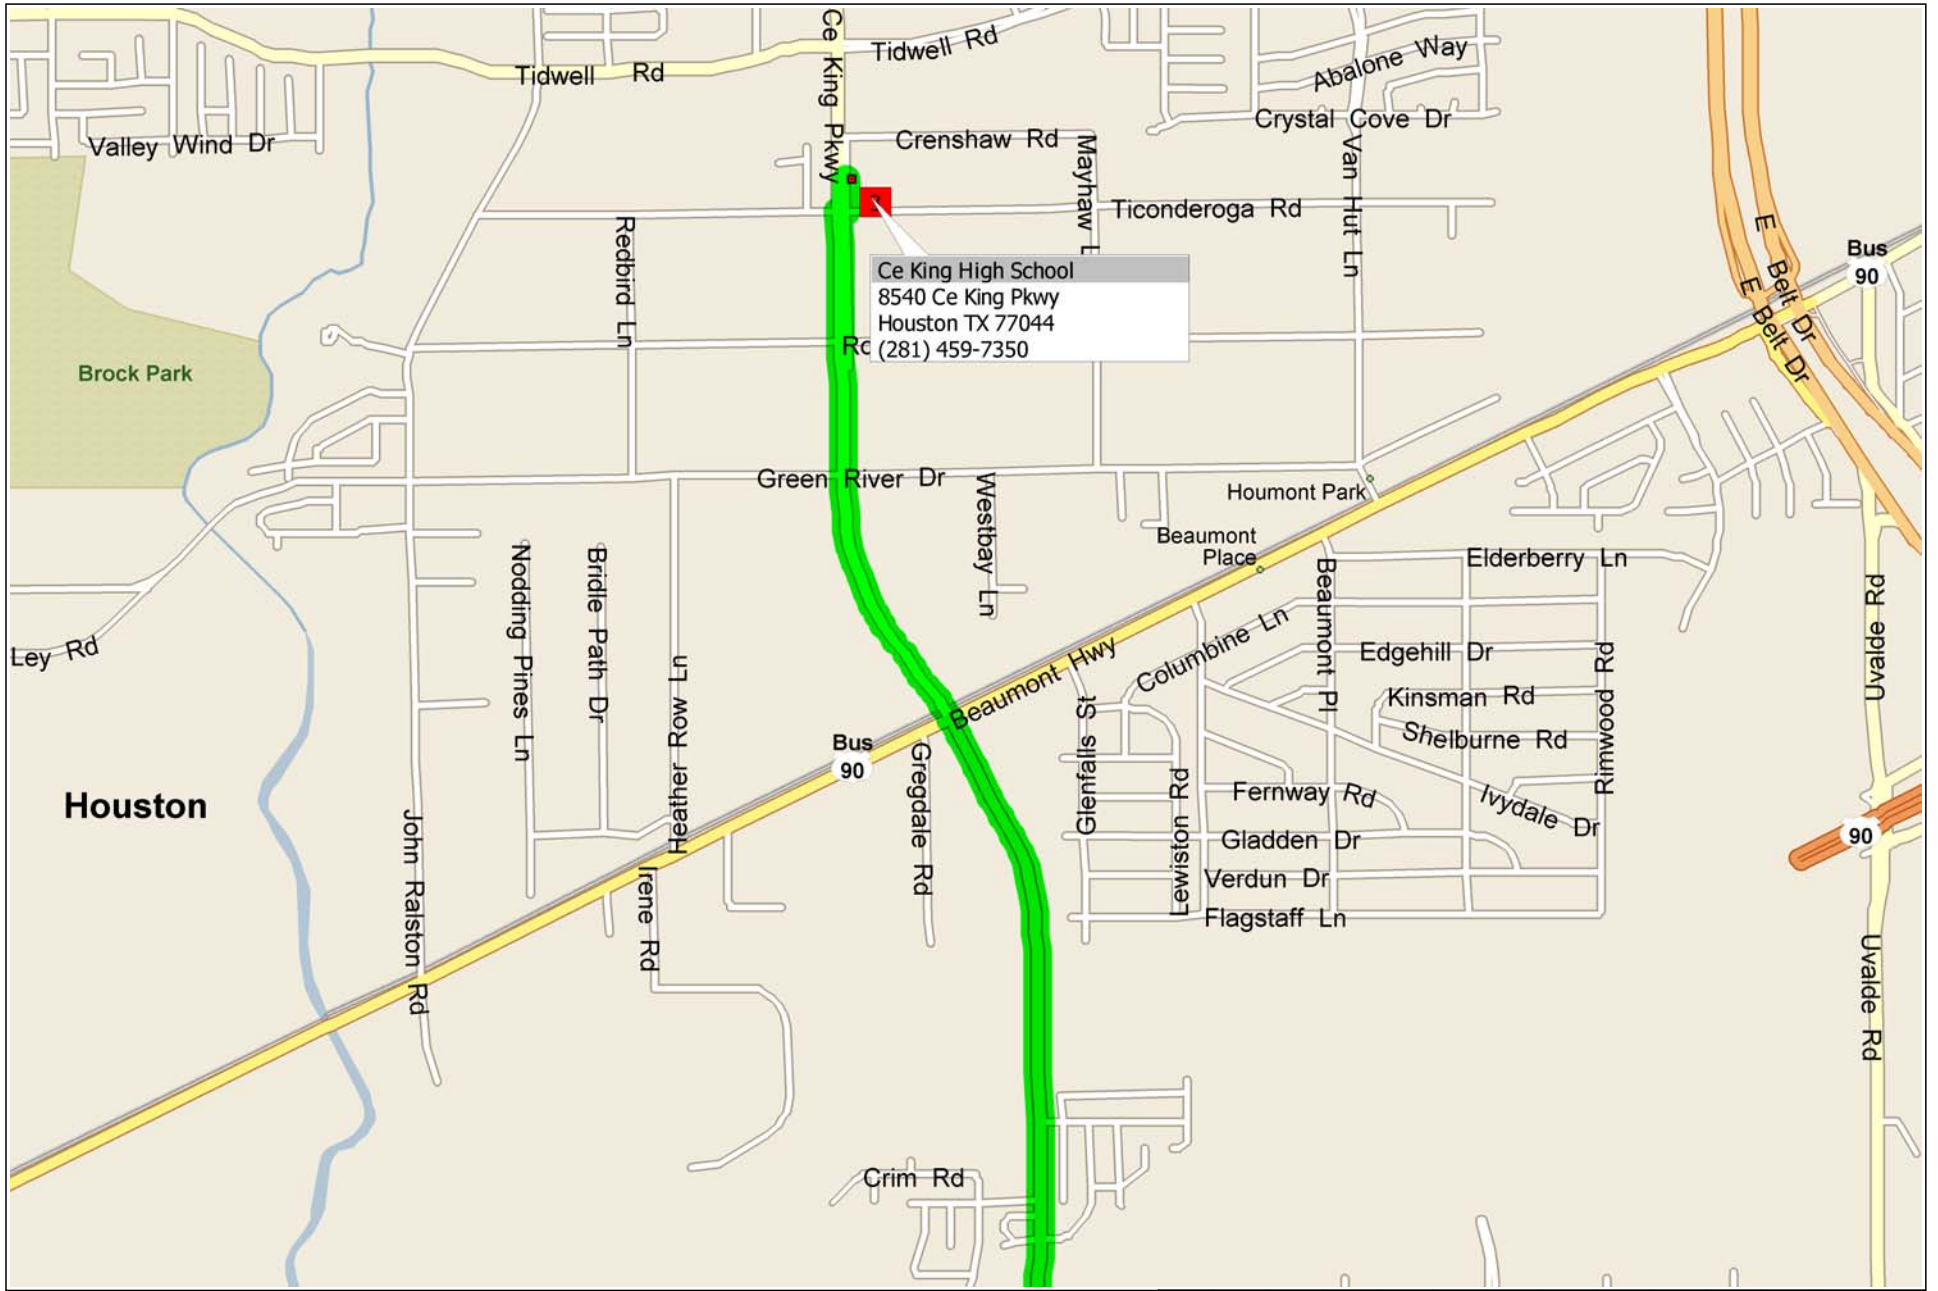

Bellaire HS to CE King HS 2

Copyright © and (P) 1988–2006 Microsoft Corporation and/or its suppliers. All rights reserved. <http://www.microsoft.com/streets/>
Portions © 1990–2006 InstallShield Software Corporation. All rights reserved. Certain mapping and direction data © 2005 NAVTEQ. All rights reserved. The Data for areas of Canada includes information taken with permission from Canadian authorities, including: © Her Majesty the Queen in Right of Canada, © Queen's Printer for Ontario. NAVTEQ and NAVTEQ ON BOARD are trademarks of NAVTEQ. © 2005 Tele Atlas North America, Inc. All rights reserved. Tele Atlas and Tele Atlas North America are trademarks of Tele Atlas, Inc.