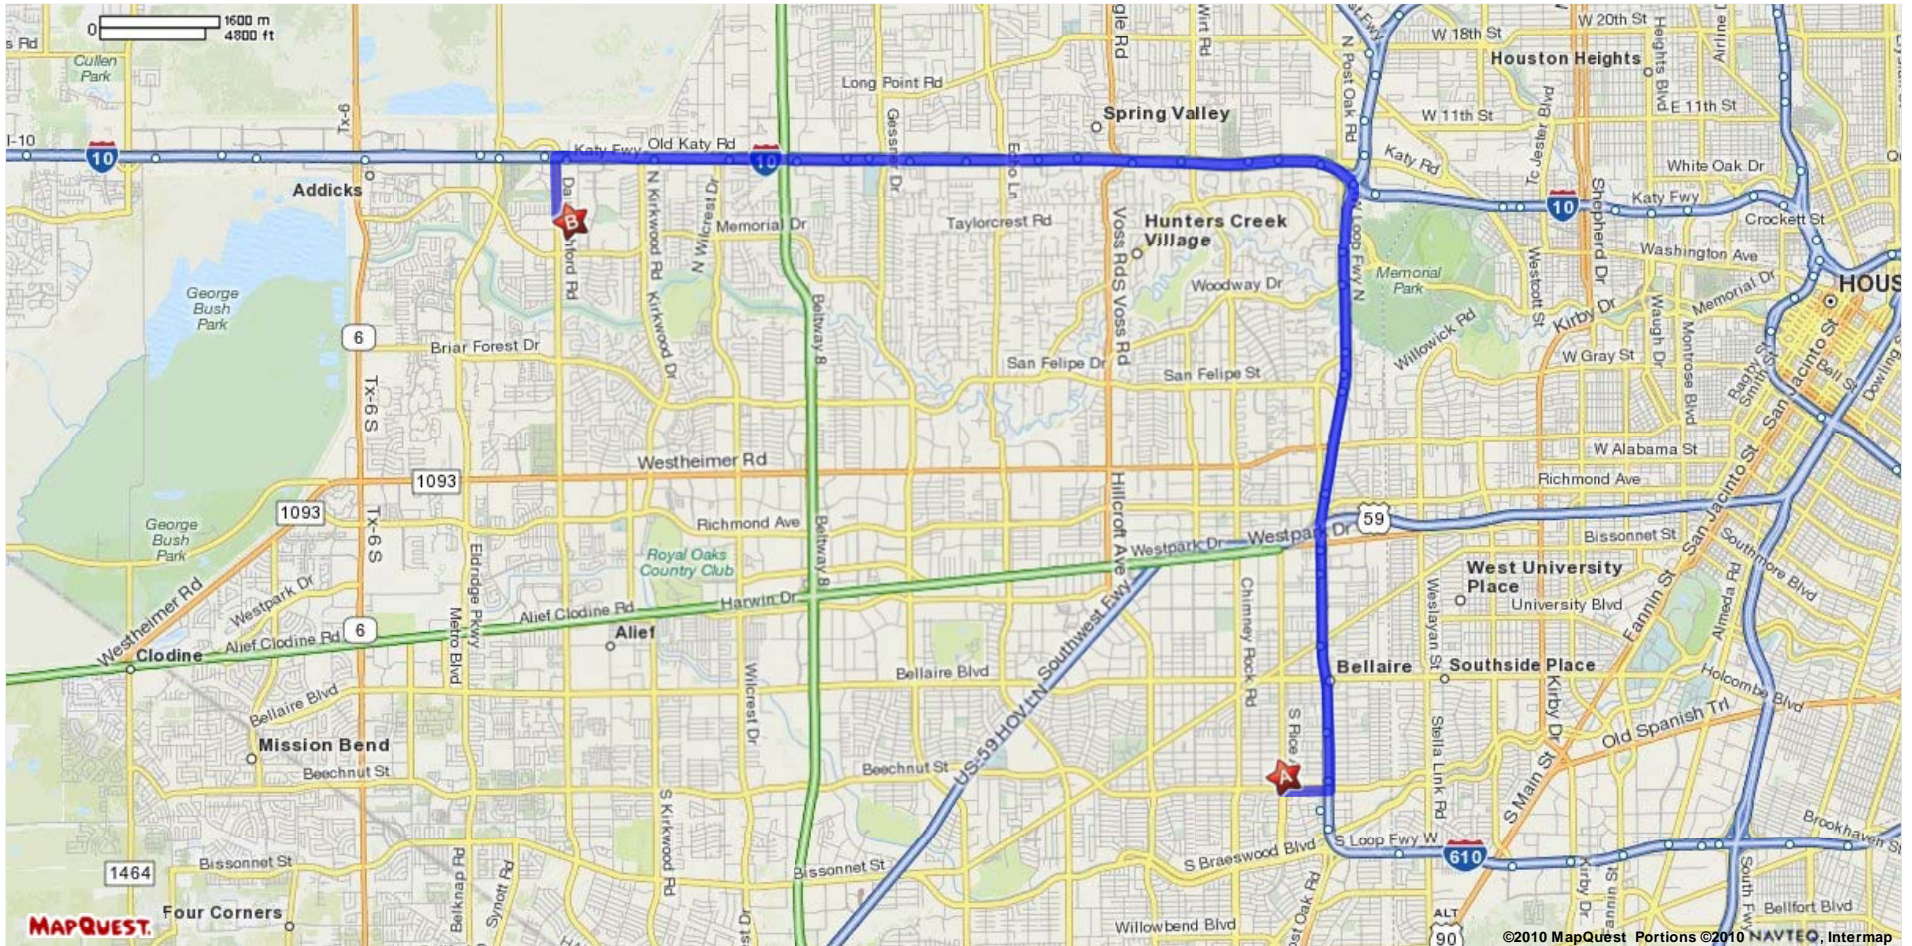

Sorry! When printing directly from the browser your directions or map may not print correctly. For best results, try clicking the Printer-Friendly button.

A Starting Location

Bellaire High School

5100 Maple St
Bellaire, TX 77401
[Website](#) | (713) 295-3704

B Ending Location

Stratford High School

14555 Fem Dr
Houston, TX 77079
[Website](#) | (281) 560-7550

Total Travel Estimate: **24 minutes** / **17.17 miles** Fuel Cost: [Calculate](#)

A [Bellaire High School](#) [Edit](#)